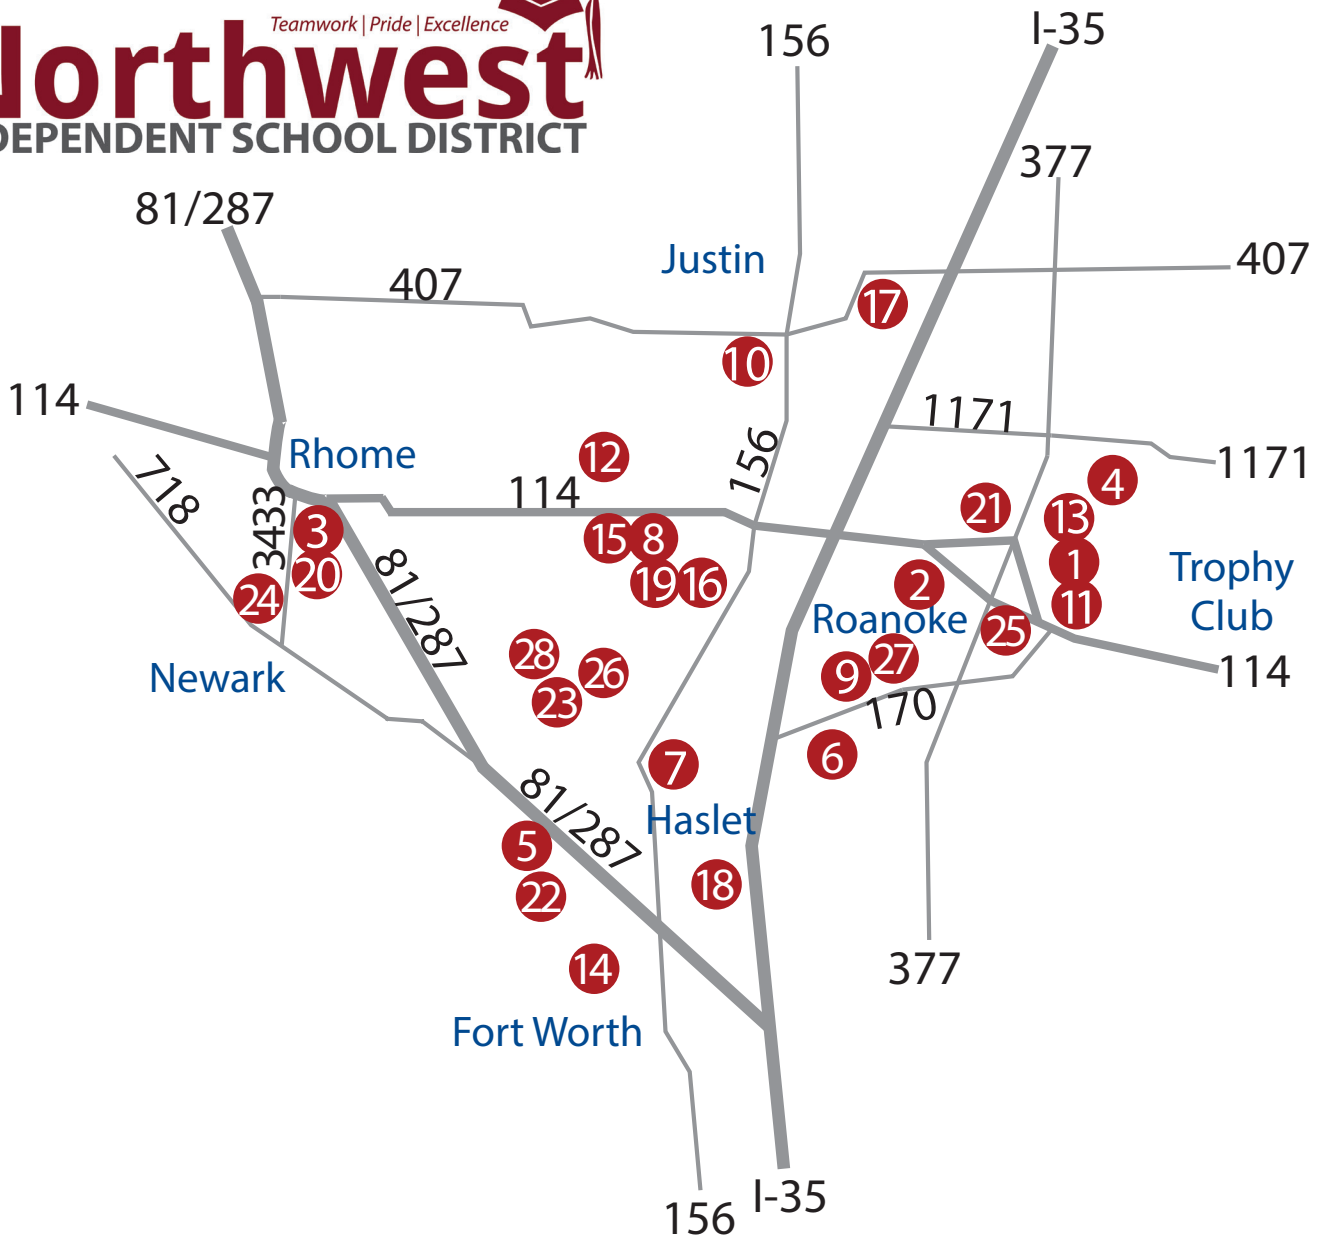

# Northwest

INDEPENDENT SCHOOL DISTRICT

- |  |  |  |  |
|--|--|--|--|
| 1. <b>Beck Elementary</b><br>401 Parkview Dr.<br>Trophy Club, TX 76262           | 8. <b>Hatfield Elementary</b><br>2051 Texan Dr.<br>Justin, TX 76247            | 15. <b>NISD Administration</b><br>2001 Texan Dr.<br>Justin, TX 76247           | 22. <b>Schluter Elementary</b><br>1220 Mesa Crest Dr.<br>Haslet, TX 76052        |
| 2. <b>Cox Elementary</b><br>1100 Litsey Road<br>Roanoke, TX 76262                | 9. <b>Hughes Elementary</b><br>13824 Lost Spurs Road<br>Roanoke, TX 76262      | 16. <b>Northwest High School</b><br>2301 Texan Drive<br>Justin, TX 76247       | 23. <b>Sendera Ranch Elem.</b><br>1216 Diamond Back Ln.<br>Haslet, TX 76052      |
| 3. <b>Chisholm Trail MS</b><br>583 FM 3433<br>Rhome, TX 76078                    | 10. <b>Justin Elementary</b><br>425 Boss Range Rd.<br>Justin, TX 76247         | 17. <b>Outdoor Learning Center</b><br>7773 Mulkey Ln.<br>Northlake, TX 76247   | 24. <b>Seven Hills Elementary</b><br>654 FM 3433<br>Newark, TX 76071             |
| 4. <b>Byron Nelson High School</b><br>2775 Bobcat Blvd.<br>Trophy Club, TX 76262 | 11. <b>Lakeview Elementary</b><br>100 Village Trail<br>Trophy Club, TX 76262   | 18. <b>Peterson Elementary</b><br>2000 Winter Hawk Dr.<br>Fort Worth, TX 76177 | 25. <b>Steele Accelerated HS</b><br>606 N. Walnut<br>Roanoke, TX 76262           |
| 5. <b>Eaton High School</b><br>1350 Eagle Blvd.<br>Fort Worth, TX 76052          | 12. <b>Love Elementary</b><br>16301 Elementary Dr.<br>Justin, TX 76247         | 19. <b>Pike Middle School</b><br>2200 Texan Drive<br>Justin, TX 76247          | 26. <b>Thompson Elementary</b><br>440 Wishbone Ln.<br>Haslet, TX 76052           |
| 6. <b>Granger Elementary</b><br>12771 Saratoga Springs Cir.<br>Keller, TX 76244  | 13. <b>Medlin Middle School</b><br>601 Parkview Drive<br>Trophy Club, TX 76262 | 20. <b>Prairie View Elementary</b><br>609 FM 3433<br>Rhome, TX 76078           | 27. <b>Tidwell Middle School</b><br>3937 Haslet-Roanoke Rd.<br>Roanoke, TX 76262 |
| 7. <b>Haslet Elementary</b><br>501 Schoolhouse Rd.<br>Haslet, TX 76052           | 14. <b>Nance Elementary</b><br>701 Tierra Vista Way<br>Fort Worth, TX 76131    | 21. <b>Roanoke Elementary</b><br>1401 Lancelot<br>Roanoke, TX 76262            | 28. <b>Wilson Middle School</b><br>14250 Sendera Ranch<br>Haslet, TX 76052       |